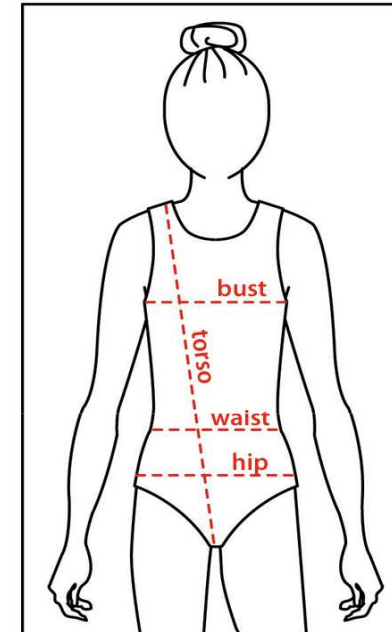

2009 FINIS SWIMWEAR - SIZING GUIDE

© 2009 FINIS Inc. All Rights Reserved

Female Sizing Guidelines:

AQUA TUFF BLADEBACK - JUNIOR												
FINIS Bladeback Jr. Size	18	20	22	24	26							
Bust	23	24	25	26	27							
Waist	21	22	23	24	25							
Hip	24	26	28	30	31							
Torso	42	45	48	50	52							
Girl's Clothing Size	4T	5-6	7-8	9-10	11-12							

AQUA TUFF SKINBACK & BLADEBACK - ADULT													
FINIS Skinback Size			22	24	26	28	30	32	34	36	38		
FINIS Bladeback Adult Size					26	28	30	32	34	36	38	40	42
Bust			25	27	29	31	33	35	37	39	41	42	44
Waist			23	24.5	25.5	26.5	27.5	28.5	30	31.5	33	34	35.5
Hip			28	30	31	33	35	37	39	41	43	45	47
Torso			52	55.5	57	58.5	60	61.5	63.5	65.5	67.5	68.5	70.5
Women's Dress Size					0	2	4	6	8	10	12	14	16
Girl's Clothing Size			7-8	9-10	11-12								

HYDROSPEED CHAMPIONSHIP SWIMWEAR												
FINIS Hydrospeed Size				24	26	28	30	32	34	36		
Bust				27	28	30	32	34	36	38		
Waist				24	24.5	25	26	27	28	29.5		
Hip				29.5	30.5	33	35	37	39	41		
Torso				54.5	55	56	57.5	59	60.5	62.5		
Women's Dress Size					0	2	4	6	8	10		
Girl's Clothing Size				8-9	10-11							

*All body measurements in inches

Male Sizing Guidelines:

AQUA TUFF BRIEF & JAMMER												
FINIS Size		20	22	24	26	28	30	32	34	36	38	40
Waist		20-22	22-24	24-26	26-28	28-30	30-32	32-34	34-36	36-38	38-40	40-42

HYDROSPEED CHAMPIONSHIP SWIMWEAR												
FINIS Size				24	26	28	30	32	34	36		
Waist				24-26	26-28	28-30	30-32	32-34	34-36	36-38		

*All body measurements in inches

Still have questions?
Contact our customer service department:

Toll Free: 1-888-333-4647

www.finisinc.com